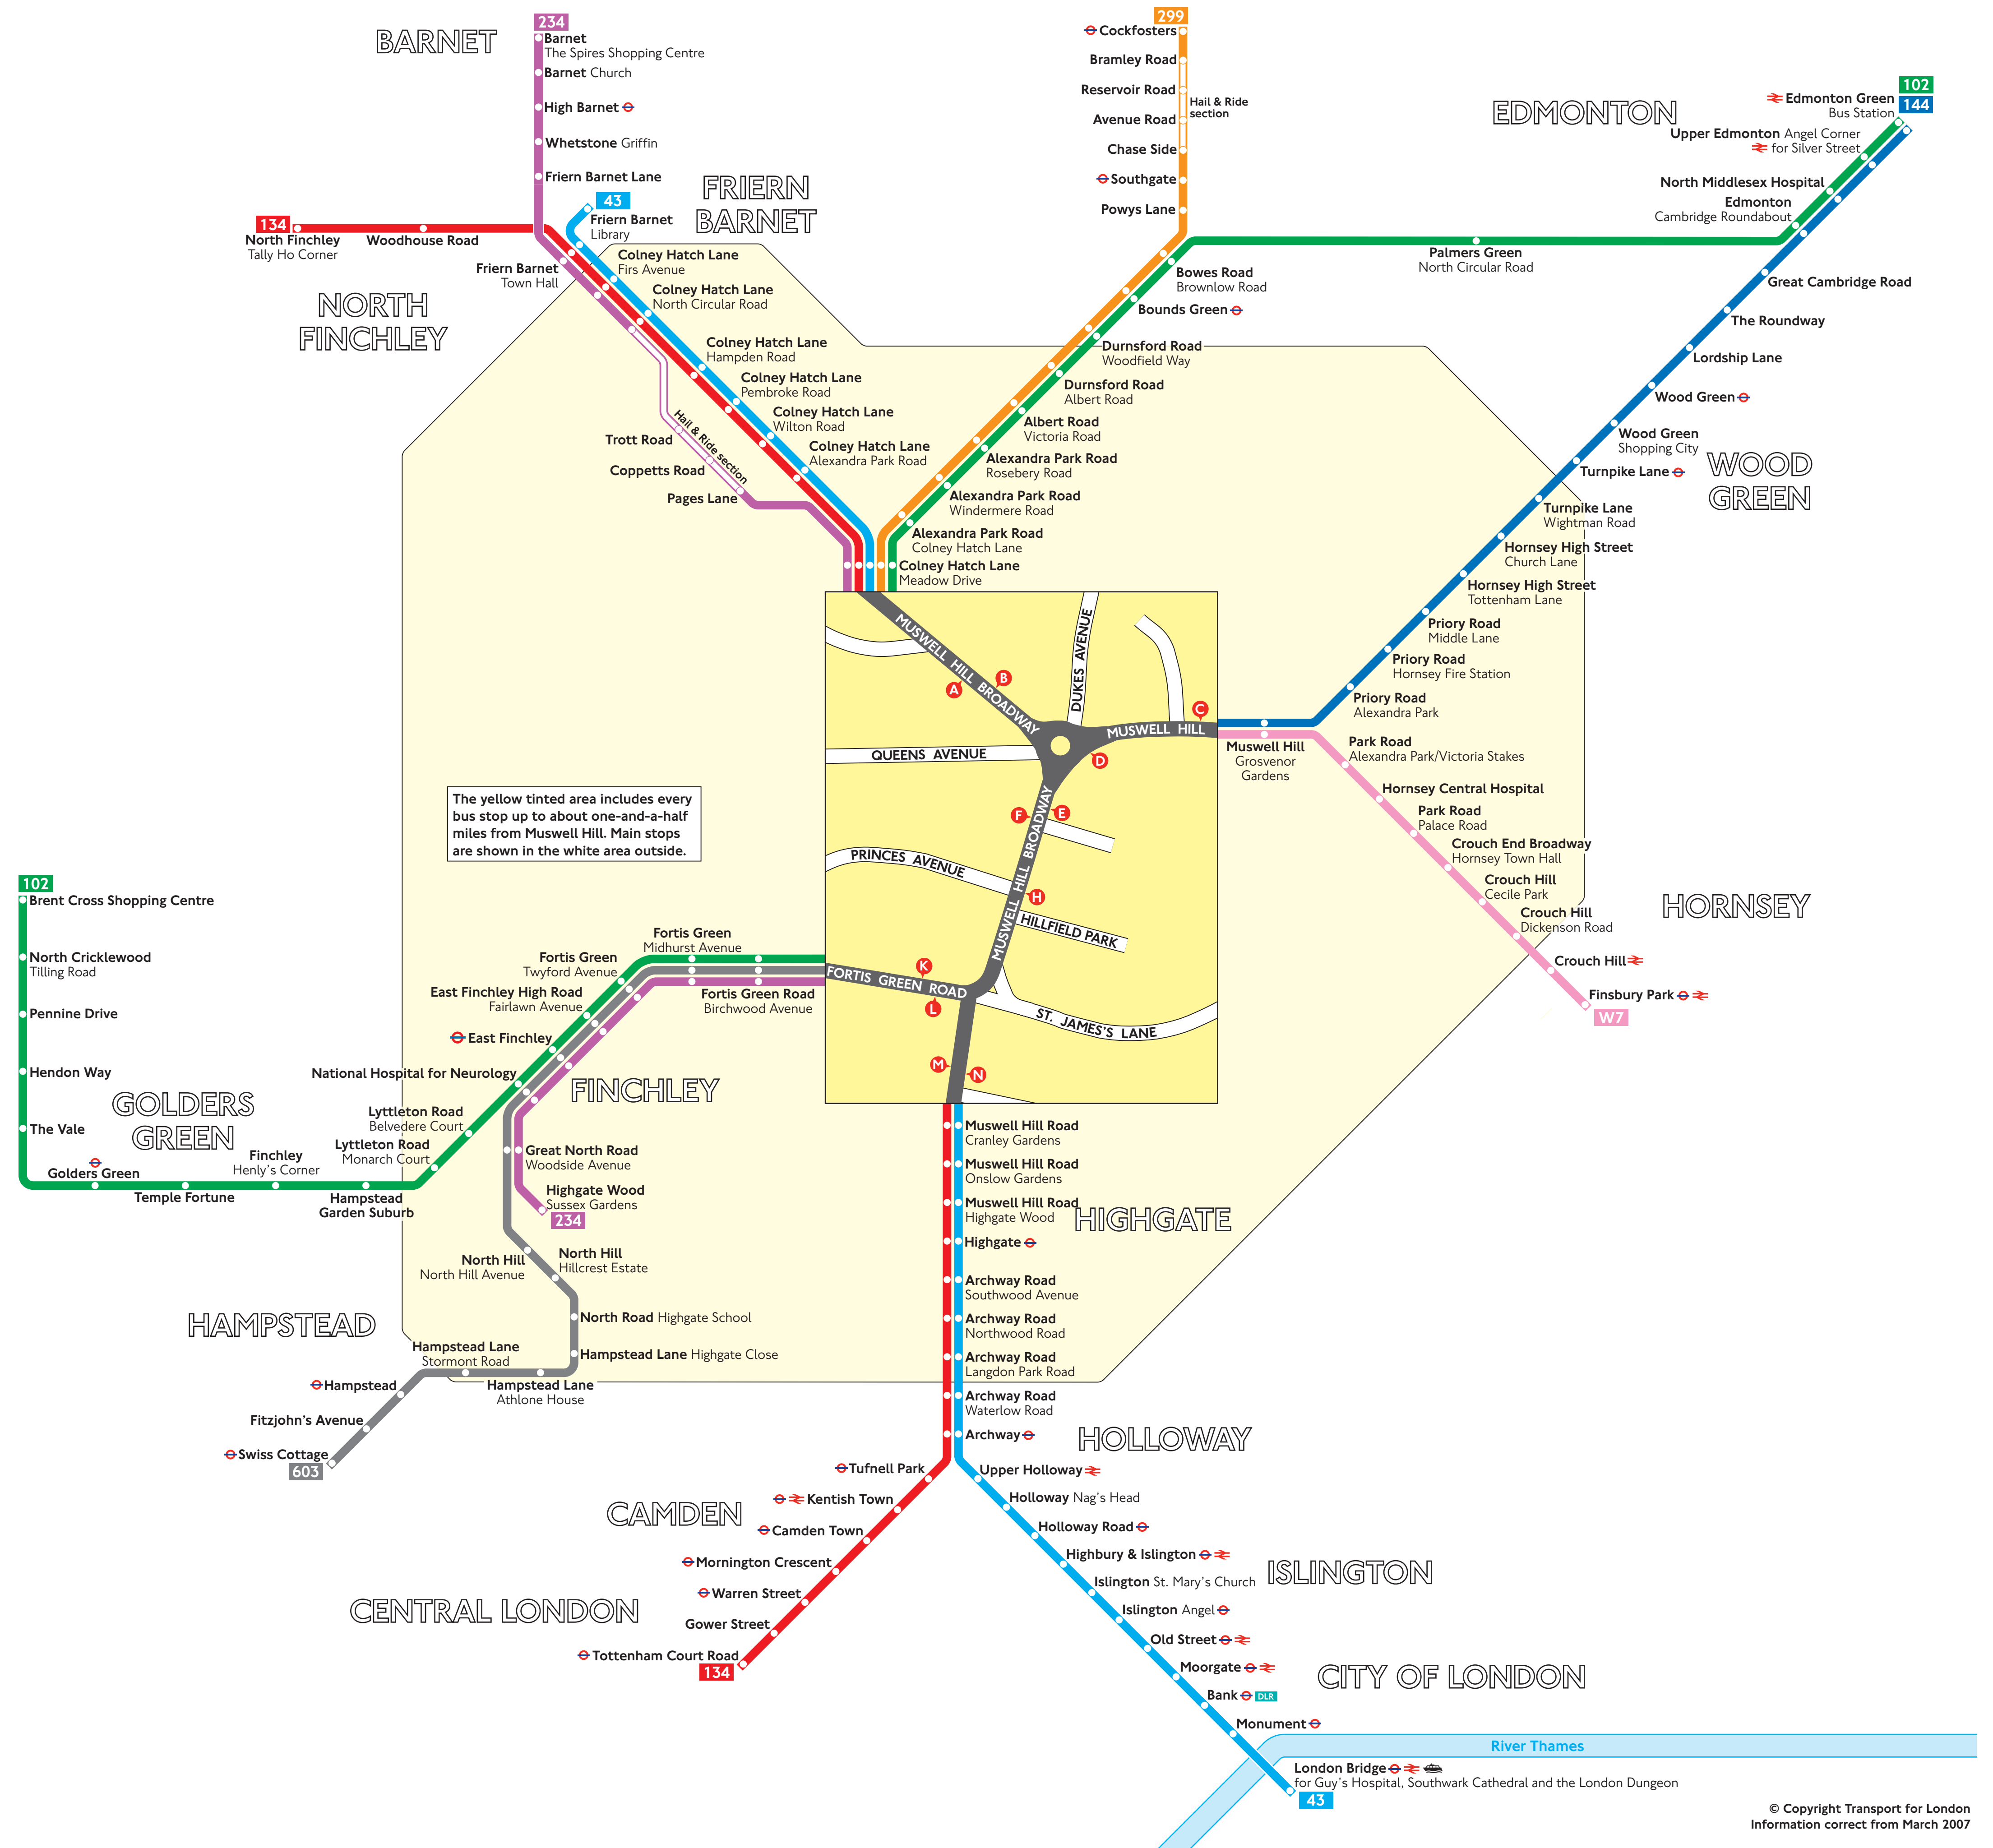

Buses from Muswell Hill

© Copyright Transport for London
Information correct from March 2007

Key

- Connections with Underground
- Connections with National Rail
- Connections with Docklands Light Railway
- Connections with river boats
- Mondays to Fridays only (limited service)

Red discs show the bus stop you need for your chosen bus service. The disc appears on the top of the bus stop in the street (see map of town centre in centre of diagram).

Route finder
Day buses including 24-hour routes

Destination finder

Destination	Bus routes	Bus stops
A		
Albert Road Victoria Road	102 299	A F K A
Alexandra Park Road	102 299	A F K A
Archway	43, 134	A F M
Archway Road	43, 134	A F M B E N
Avenue Road	299	A
B		
Bank	43	B E N
Barnet Church	234	A F K

Destination	Bus routes	Bus stops
O		
Old Street	43	B E N
P		
Palmers Green North Circular Road	102	A F K
Park Road	W7	C
Pennine Drive	102	B H L
Powys Lane	299	A
Priory Road	144	C
R		
Reservoir Road	299	A
Roundway, The	144	C
S		
Southgate	299	A
Swiss Cottage	603	H L
T		
Temple Fortune	102	B H L
Tottenham Court Road	134	B E N
Tufnell Park	134	B E N
Turnpike Lane	144	C
Turnpike Lane Wightman Road	144	C
U		
Upper Edmonton Angel Corner for Silver Street	102 144	A F K C
Upper Holloway	43	B E N
V		
Vale, The	102	B H L
W		
Warren Street	134	B E N
Whetstone Griffin	234	A F K
Wood Green	144	C
Wood Green Shopping City	144	C
Woodhouse Road	134	A F M